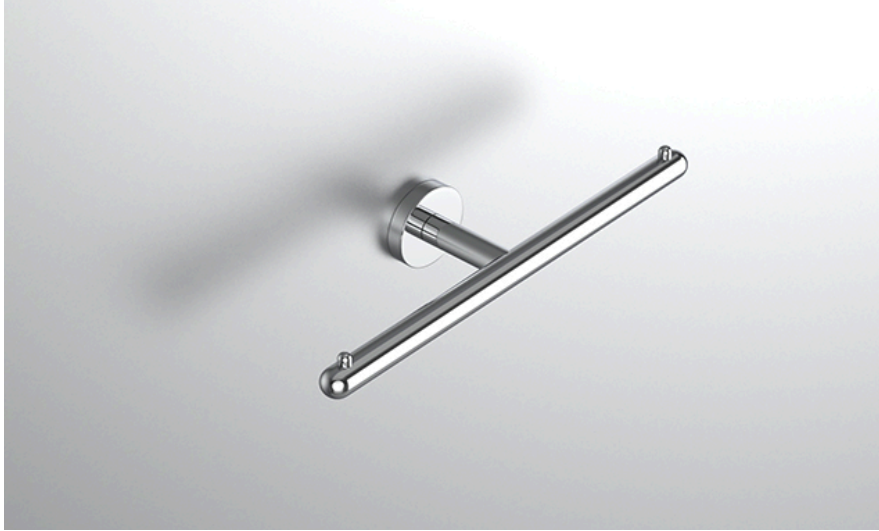

neelnox

LET
THERE
BE **DESIGN.**

FEATURES

- Premium 304 Grade Stainless Steel
- Solid Mount Construction
- Concealed Installation Hardware
- State of the art wall anchors included for installation on Dry wall or Tile

COLLECTION AIRE

TISSUE HOLDER

| Model | Product | Finishes Available |
|-----------|---------------|---|
| AIR-TPHD1 | Tissue Holder | Multiple finishes available. Over 23 finishes to choose from. |

| FINISHES | | | |
|----------|--------------------------|--------------------------------|---------------------------|
| | Polished (-P) | Antique Copper (-ACOP) | Polished Gold (-PGLD) |
| | Brushed (-B) | Polished Brass (-PBRS) | Brushed Copper (-BCOP) |
| | Brushed Gold (-BGLD) | Matte White (-WHT) | Brushed Rose Gold (-BRGD) |
| | Matte Black (-BLK) | Brushed Modern Bronze (-BMBRZ) | Brushed Black (-BRBLK) |
| | Oil Rubbed Bronze (-ORB) | Glossy White (-GWHT) | Polished Black (-PBLK) |
| | Brushed Brass (-BBRS) | Polished Rose Gold (-PRGD) | Antique Nickel (-ANKL) |
| | Brushed Bronze (-BBRZ) | Unlacquered Brass (-UBRS) | Black Nickel (-NKBL) |
| | Antique Brass (-ABRS) | Polished Nickel (-PNKL) | |

Dimensions in inches

FRONT

TOP

SIDE

NOTE: Dimensions subject to change without notice.